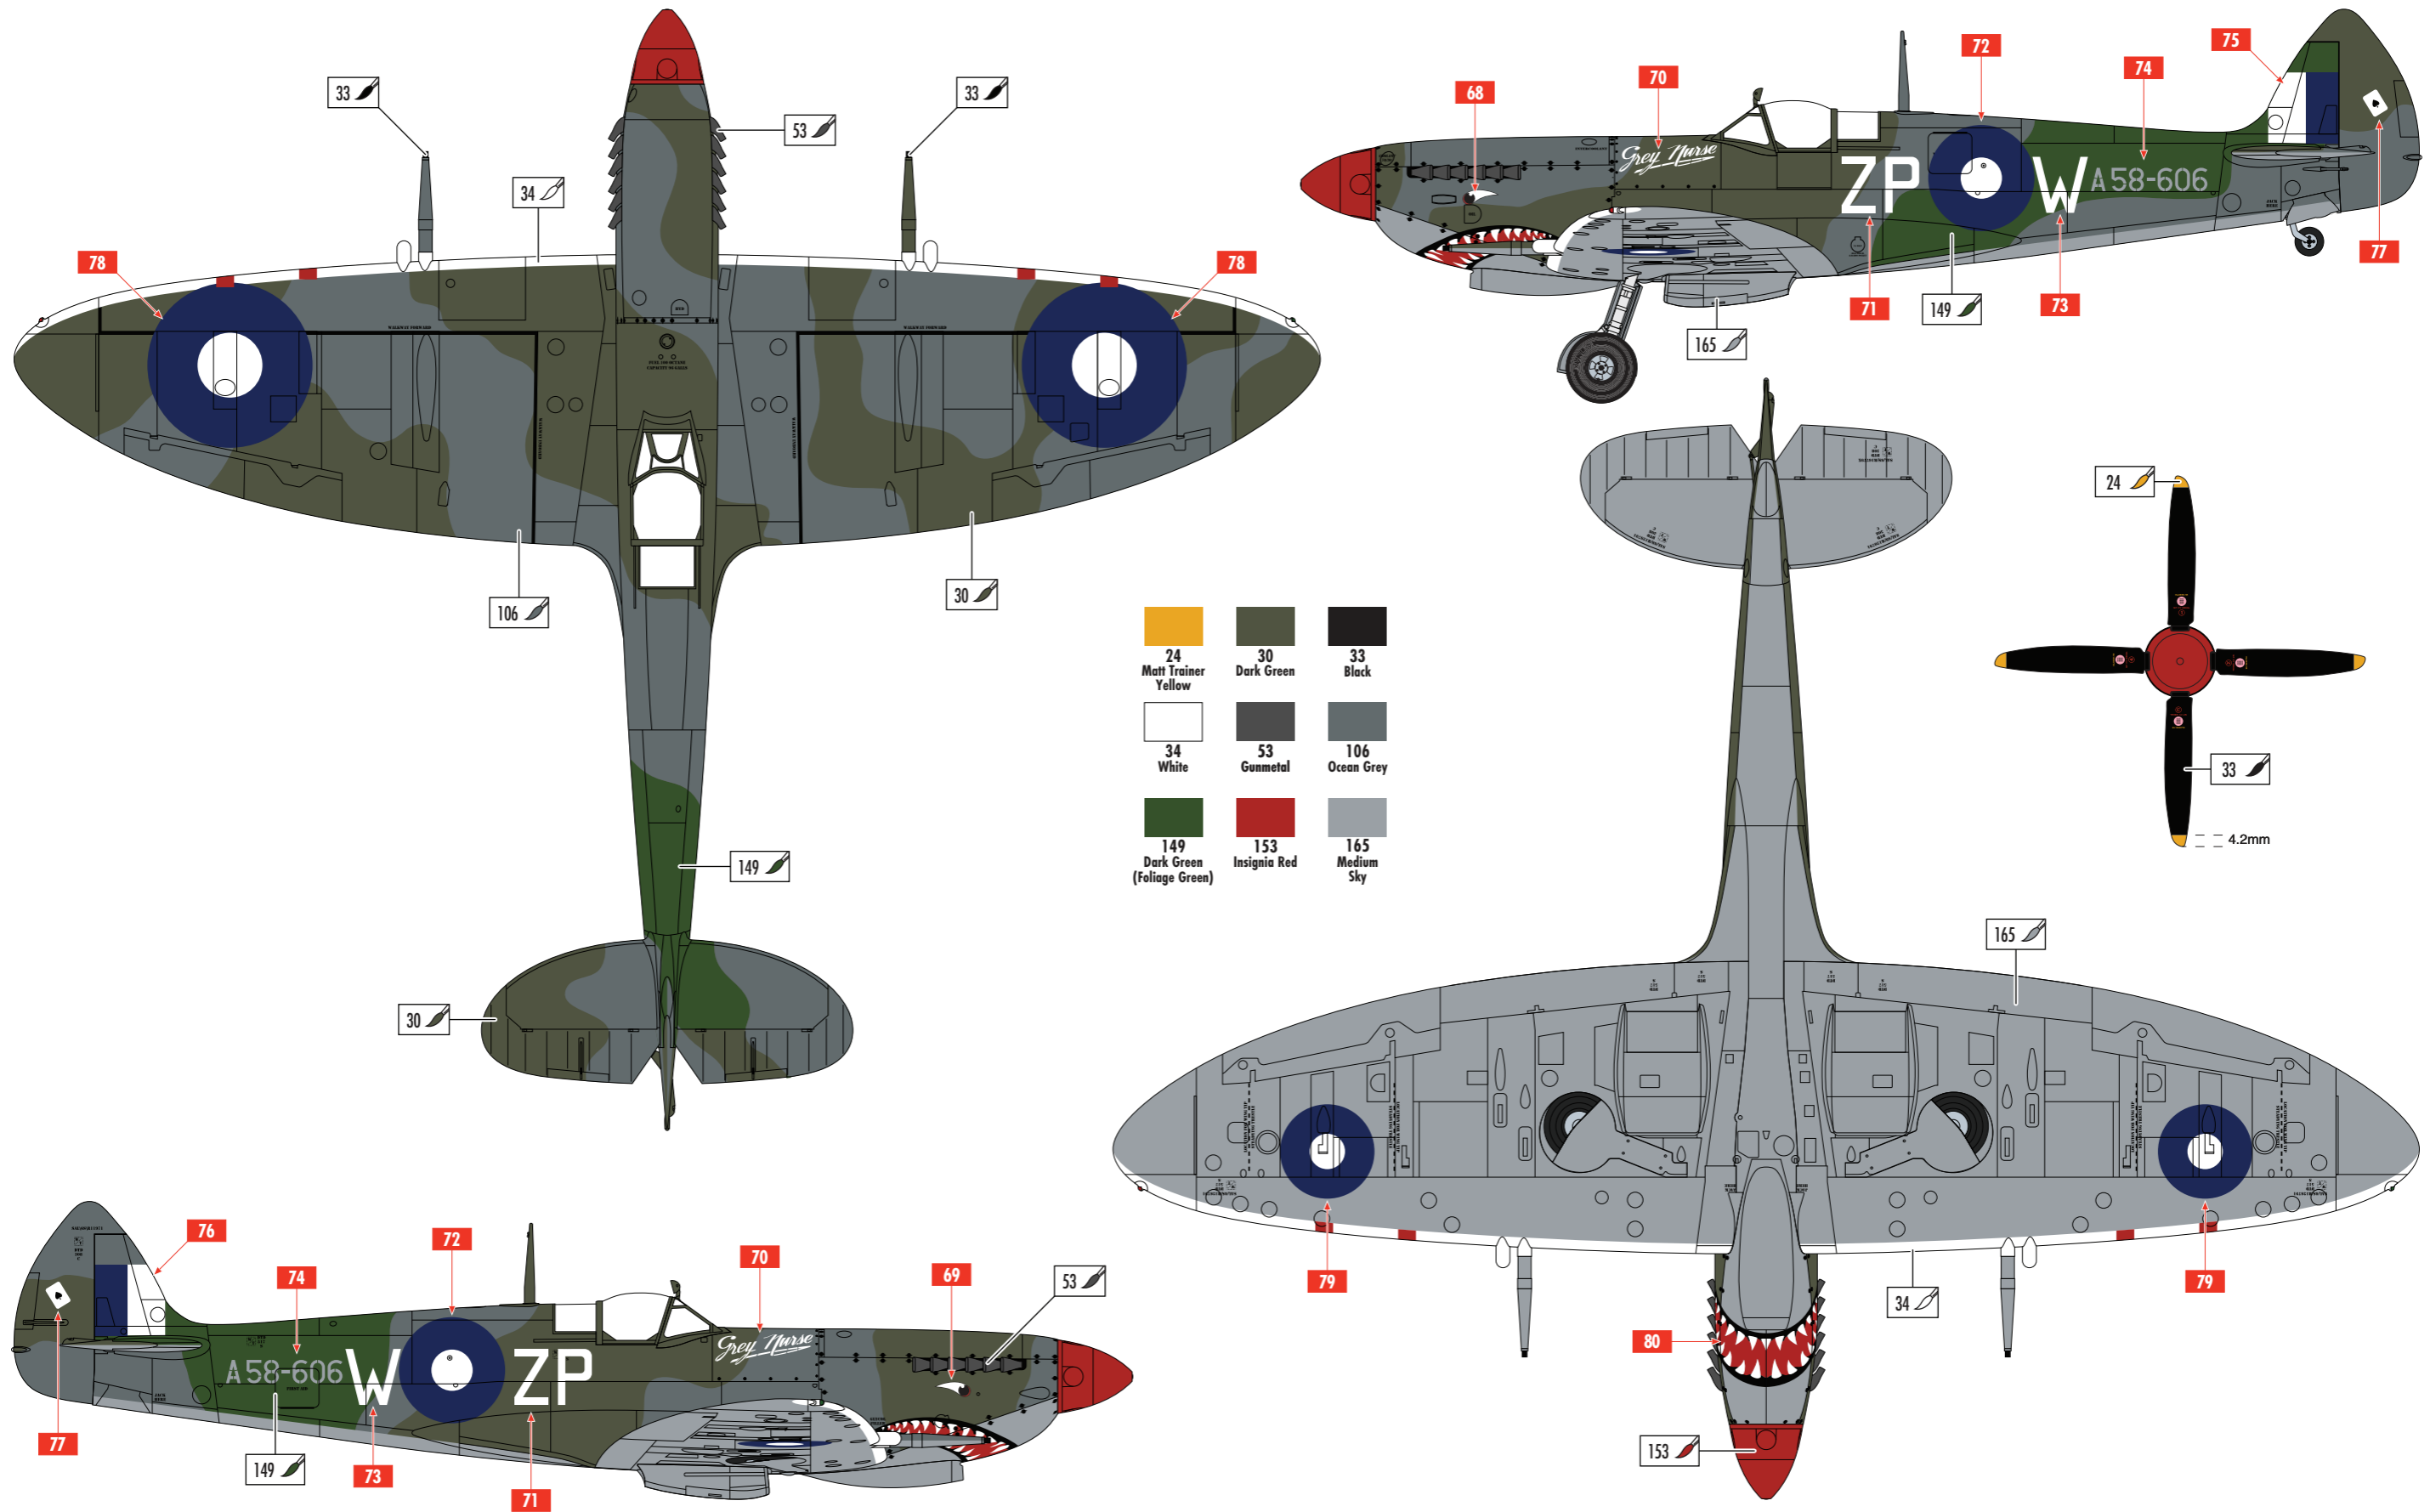

A Supermarine Spitfire Mk.VIII
 Sqn Ldr Bruce Watson, No. 457 'Grey Nurse' Squadron,
 Royal Australian Air force, Morotai, 1945

		
24 Matt Trainer Yellow	30 Dark Green	33 Black
		
34 White	53 Gunmetal	106 Ocean Grey
		
149 Dark Green (Foliage Green)	153 Insignia Red	165 Medium Sky