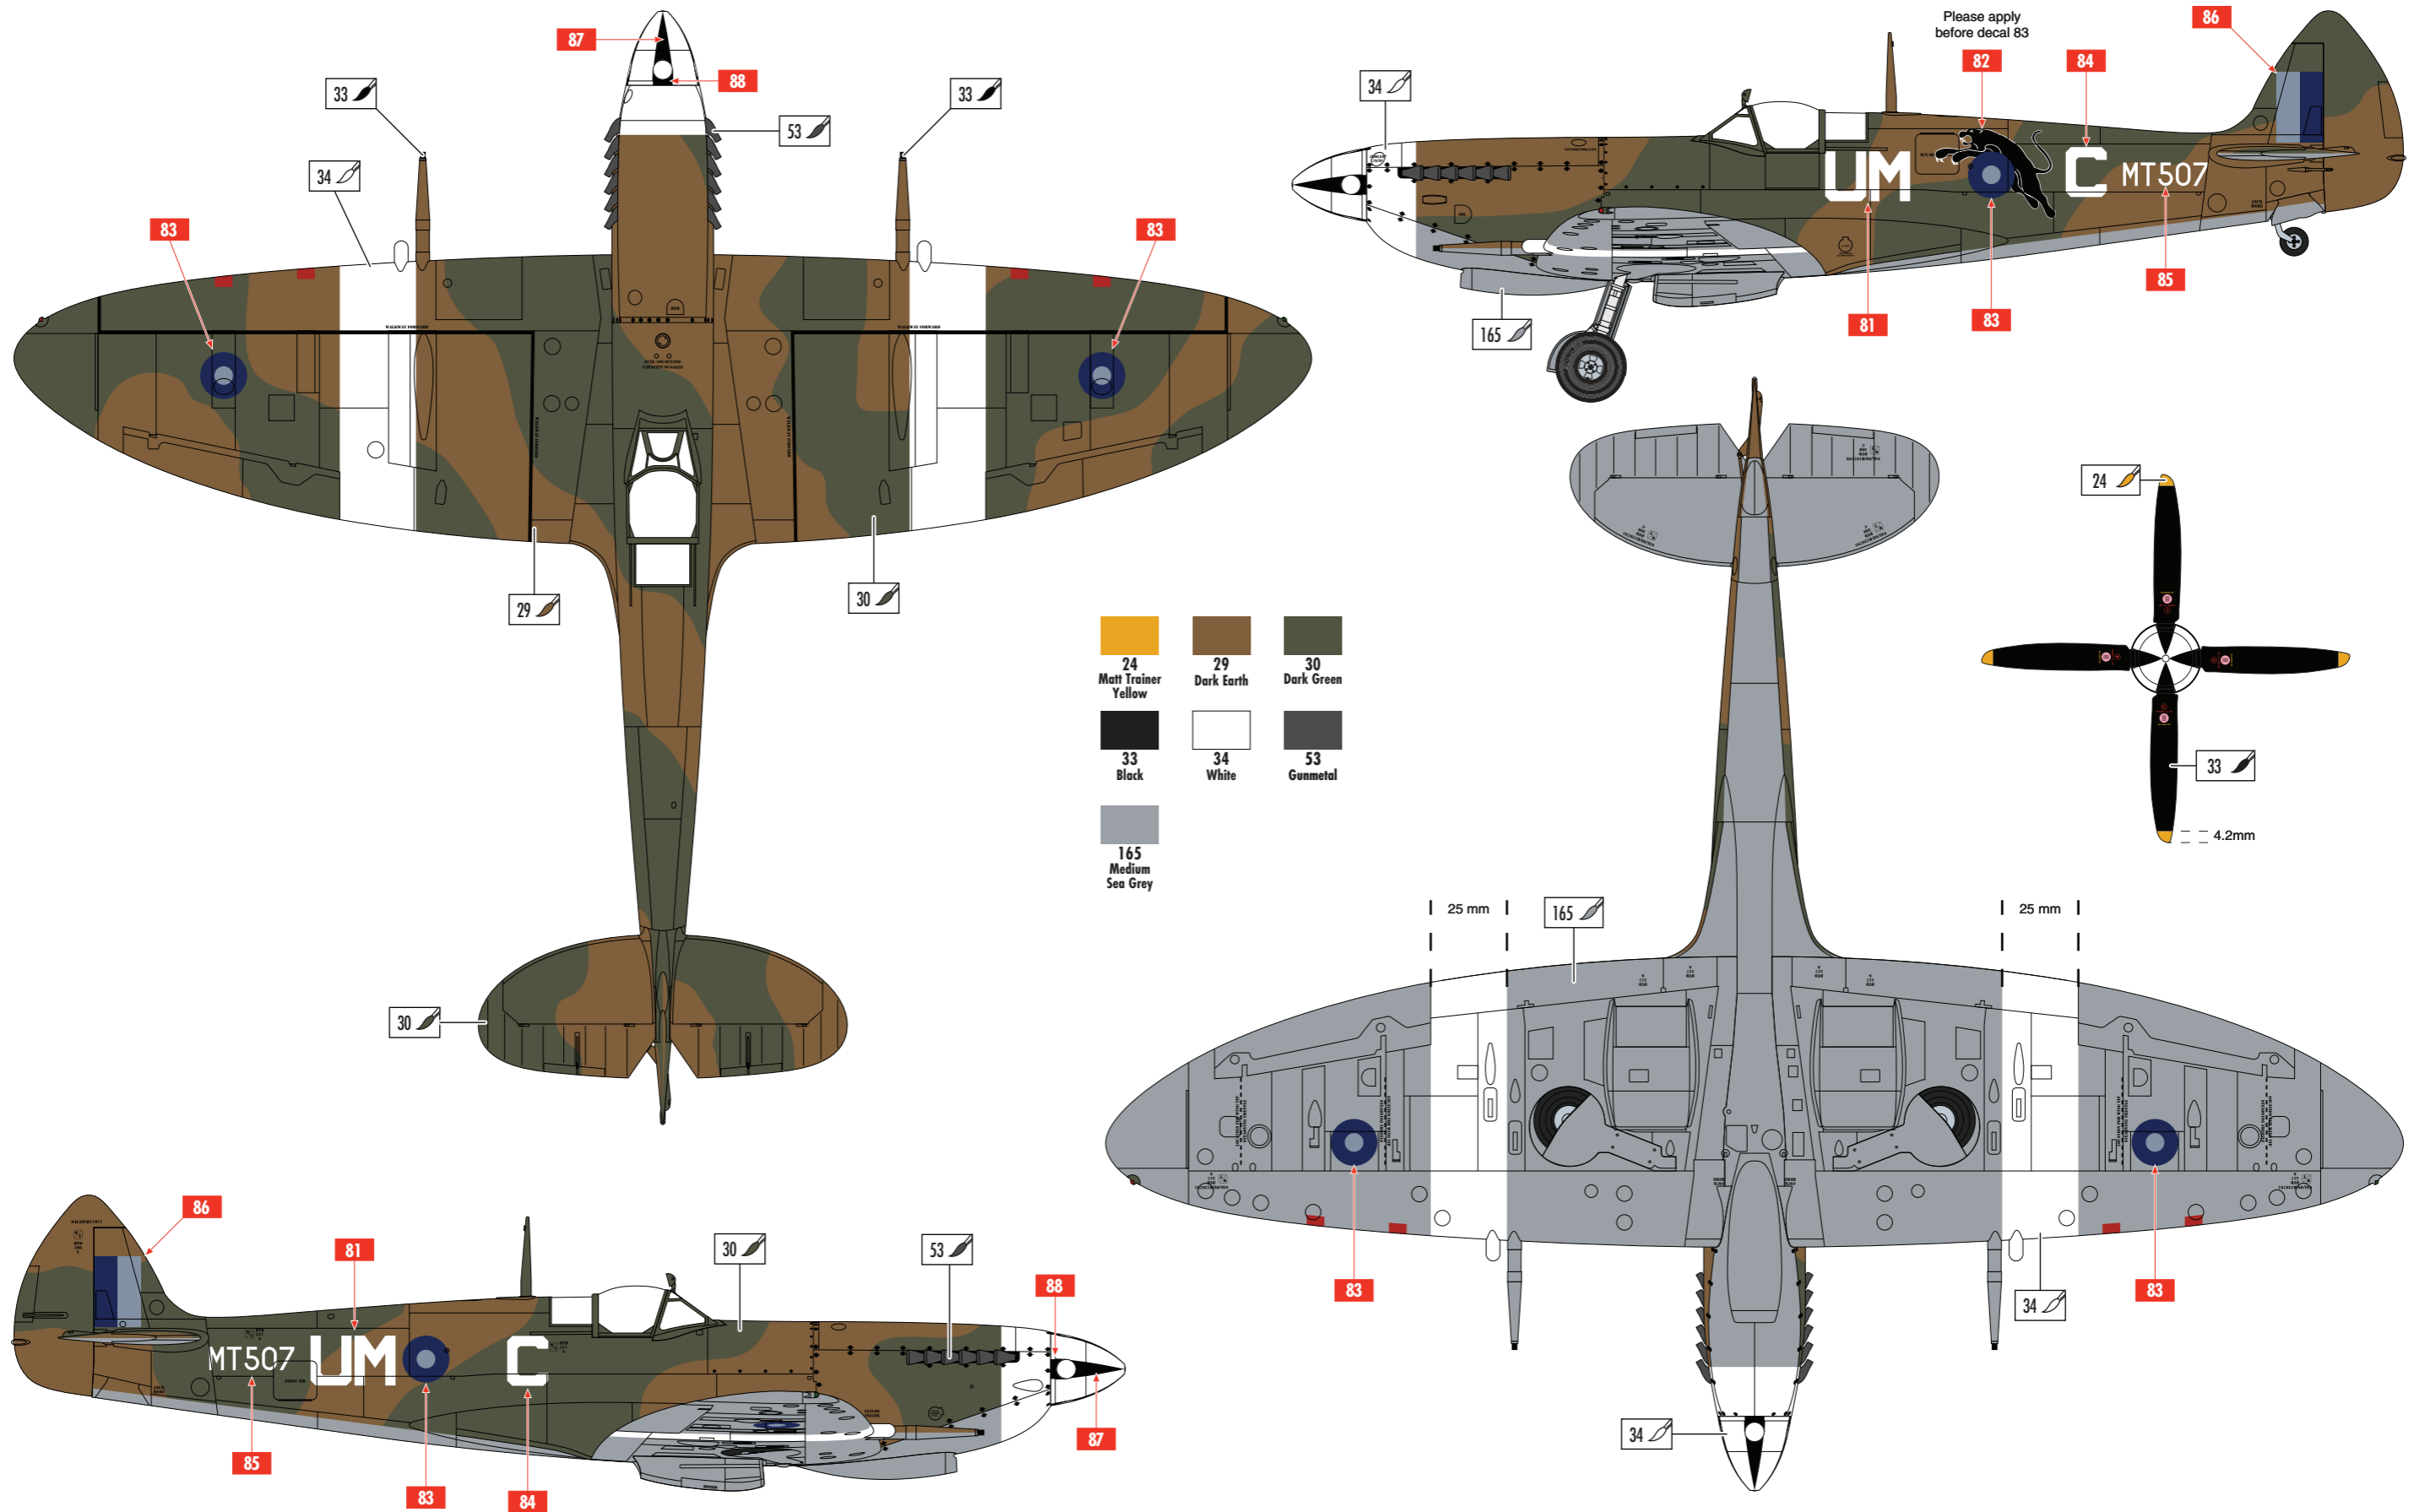

B Supermarine Spitfire Mk.VIII
 No. 152 (Hyderabad) Squadron, Sinthe, Burma, 1945

- | | | |
|--|--|--|
|  24
Matt Trainer
Yellow |  29
Dark Earth |  30
Dark Green |
|  33
Black |  34
White |  53
Gunmetal |
|  165
Medium
Sea Grey | | |